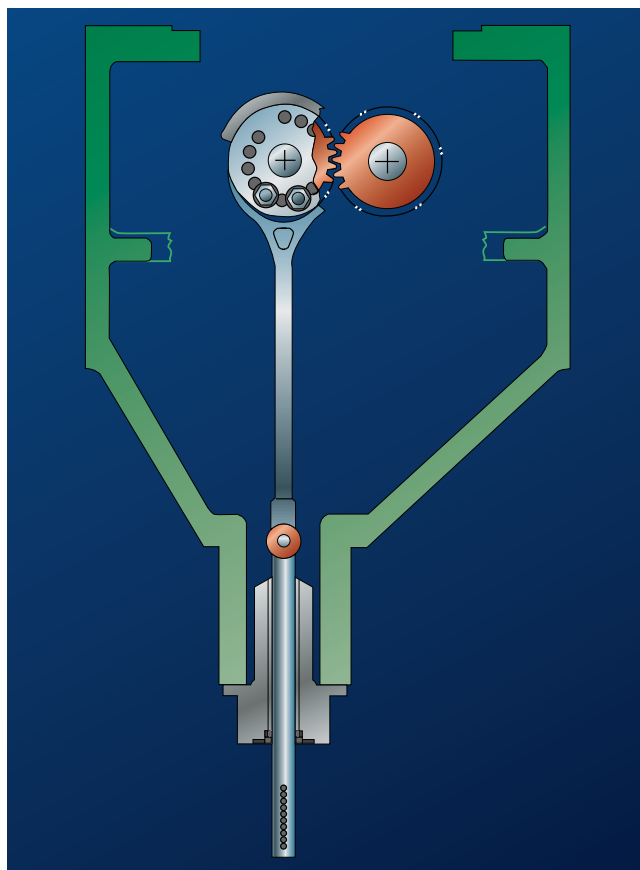

# Pantera

- Consistent performance
- Low maintenance
- Up to 1500 r.p.m. on loop pile

Pantera

The Pantera is a thoroughbred machine, which is utilised and relied upon worldwide. Customers consistently return to re-purchase a machine which is smooth running, offers low maintenance but also achieves high speeds. The consistent performance of the Pantera is built around the needlestroke eccentric which is located directly over the pushrod.

The Pantera is available in both low stroke and high stroke versions, handling from low level loop to 1 ¼ inch cut pile. As a guideline the machine operates up to 1500 r.p.m. on loop, and 1400 r.p.m. on cut piles.

Additionally, the Pantera is ideal for use in combination with a range of pattern attachments, such as Multi Roll, or Low Profile Scroll.

Pantera with multi-media panel.