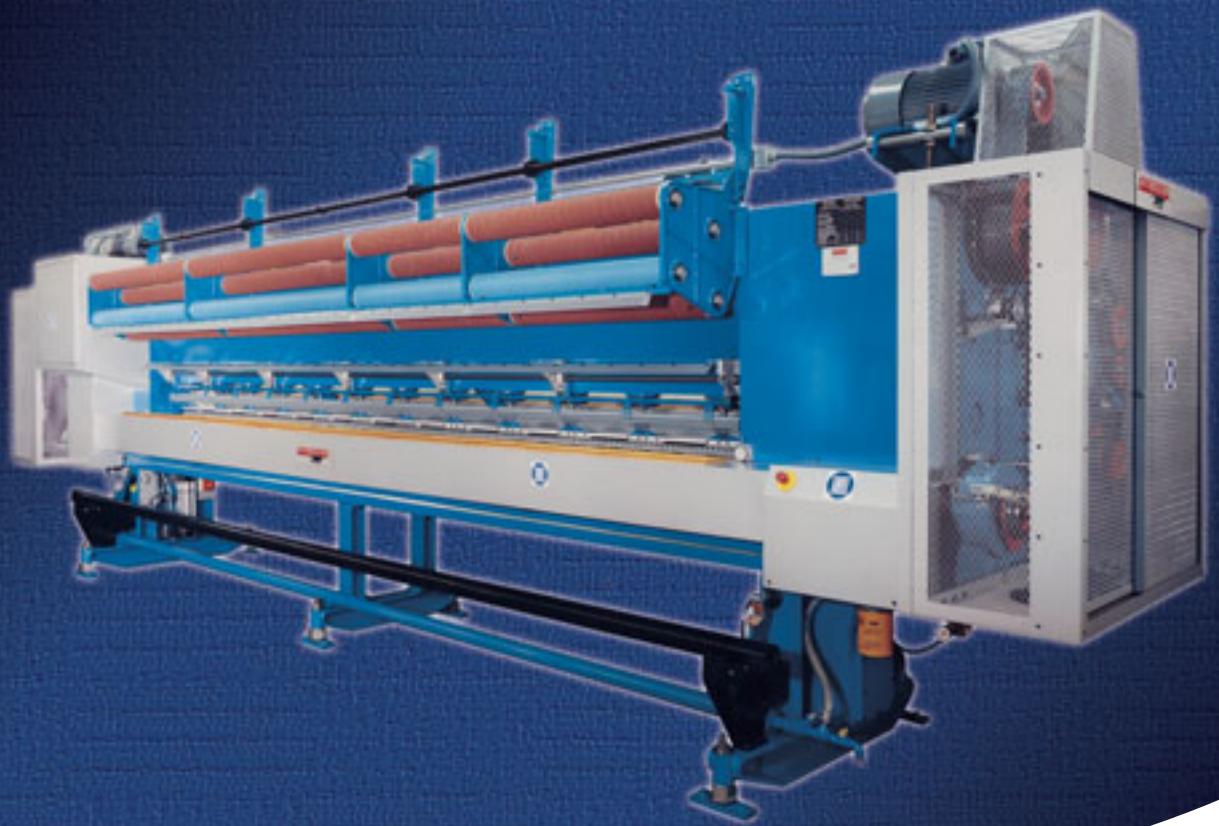

# Pantera

- Consistent performance
- Low maintenance
- Up to 1500 r.p.m. on loop pile

Pantera

The Pantera is a thoroughbred machine, which is utilised and relied upon worldwide. Customers consistently return to re-purchase a machine which is smooth running, offers low maintenance but also achieves high speeds. The consistent performance of the Pantera is built around the needlestroke eccentric which is located directly over the pushrod.

The Pantera is available in both low stroke and high stroke versions, handling from low level loop to 1 ¼ inch cut pile. As a guideline the machine operates up to 1500 r.p.m. on loop, and 1400 r.p.m. on cut piles.

Additionally, the Pantera is ideal for use in combination with a range of pattern attachments, such as Multi Roll, or Low Profile Scroll.

Pantera with multi-media panel.